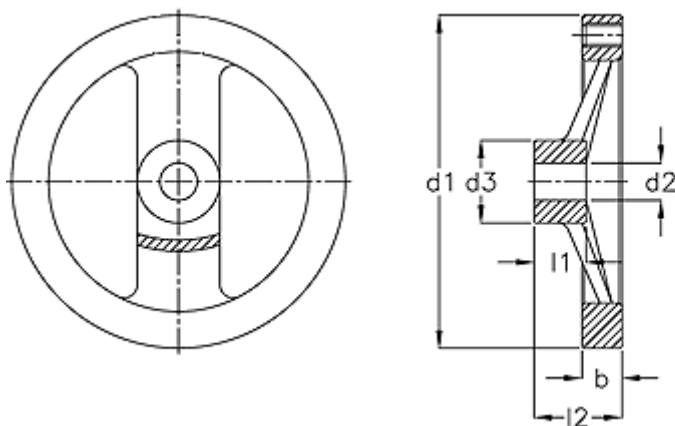

Data Sheet

Article number: 20343343A
Description: E+G Handwheel
GN 322-250-K26-A

Measures

b	= 23.0
d1	= 250
d2 H7	= 26
d3	= 48
l1	= 28
l2	= 51